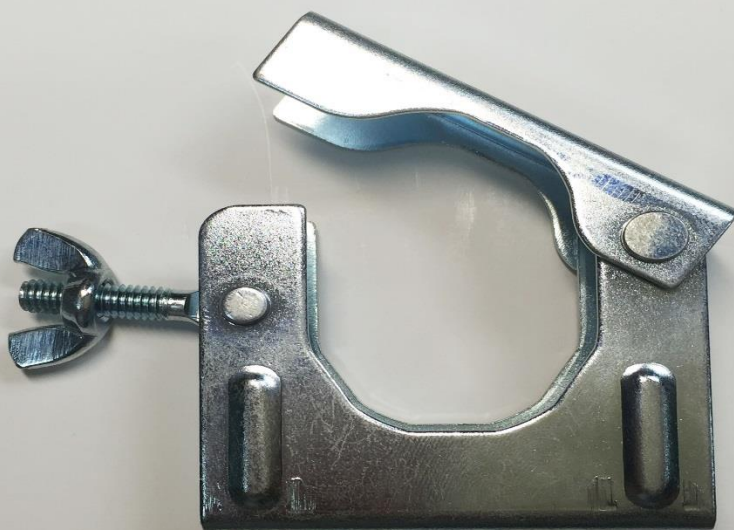

FLEXONE Flexible Sprinkler Fittings

- FLEXONE Open Gate Bracket -
(Reducer Support Bracket)

PN : FLEXONE SF-BOG

FLEXONE : SEUNG JIN New Brand
SF : Sprinkler Fittings
B : Bracket
OG : Open Gate Type

FLEXONE Flexible Sprinkler Fittings

- FLEXONE Open & Closed Bracket -
(Reducer Support Bracket)

PN : FLEXONE SF-BO1/BO2
FLEXONE SF-BC1/BC2

Screw Bolt / Wing Bolt

FLEXONE Flexible Sprinkler Fittings

- FLEXONE Miscellaneous Brackets - (Reducer Support Bracket)

PN : FLEXONE SF-BW

FLEXONE SF-BSE

FLEXONE SF-BOV

Product Code	Remark
FLEXONE SF-BW	For Use With Welded Type
FLEXONE SF-BE	For Use With Steel Elbow
FLEXONE SF-BOV	For Use With 1" Reducer

Screw Bolt / Wing Bolt