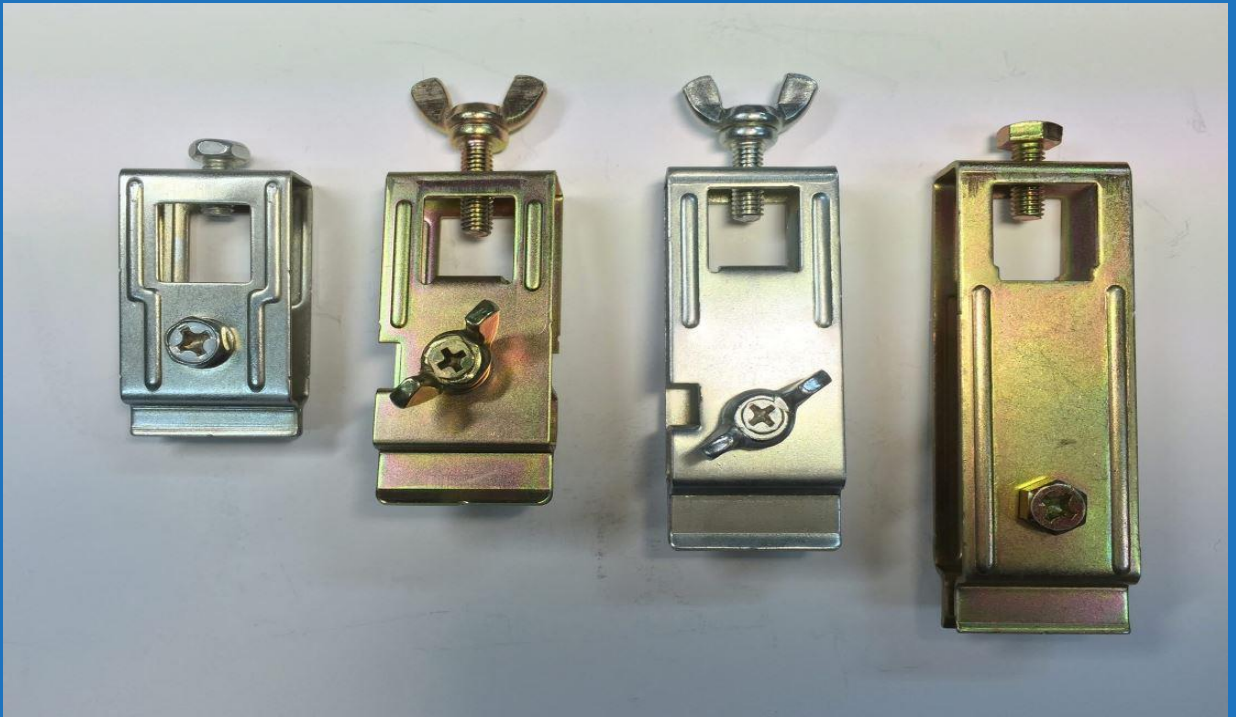

FLEXONE Flexible Sprinkler Fittings

- FLEXONE Bar Fixing Clamp -

PN : FLEXONE SF-CTXX

Product Code	Remark
FLEXONE SF-CT58	T-Bar Ceiling Use, 58L
FLEXONE SF-CT68	T-Bar Ceiling Use, 68L
FLEXONE SF-CT78	T-Bar Ceiling Use, 78L
FLEXONE SF-CT98	T-Bar Ceiling Use, 98L

Screw Bolt / Wing Bolt

FLEXONE Flexible Sprinkler Fittings

- FLEXONE Bar Fixing Clamp -

PN : FLEXONE SF-CS

FLEXONE SF-CW

FLEXONE SF-CS	Stud Ceiling Use
FLEXONE SF-CW	Wood Beam Ceiling Use

Screw Bolt / Wing Bolt